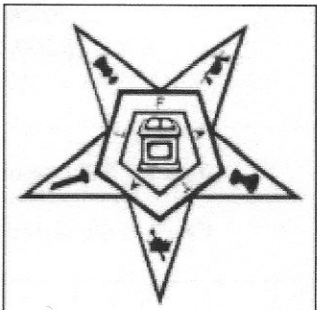

**Masonic  
Square & Compasses**

**Masonic  
Past Master**

**Masonic OES**

**Shriners  
International**

**Scottish Rite**

**Scottish Rite  
33rd Degree 2**

**DEMOLAY INTERNATIONAL** Commandery

4X8 4 lines 21 characters per line.

8X8 8 lines 21 characters per line.

4X8 3 lines 18 characters per line. W/LOGO

8X8 6 lines 18 characters per line. W/LOGO