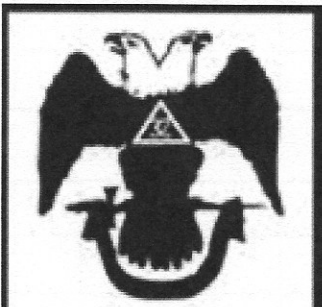

**Masonic  
Square & Compasses**

**Masonic  
Past Master**

**Masonic OES**

**Shriners  
International**

**Scottish Rite**

**Scottish Rite  
33rd Degree 2**

**DEMOLAY INTERNATIONAL** Commandery

4X8 4 lines 21 characters per line.

8X8 8 lines 21 characters per line.

4X8 3 lines 18 characters per line. W/LOGO

8X8 6 lines 18 characters per line. W/LOGO