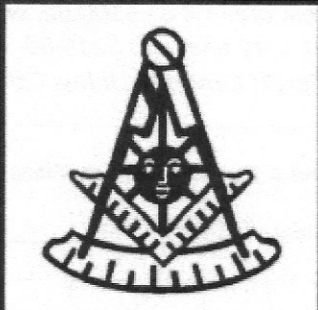

**Masonic  
Square & Compasses**

**Masonic  
Past Master**

**Masonic OES**

**Shriners  
International**

**Scottish Rite**

**Scottish Rite  
33rd Degree 2**

**DEMOLAY INTERNATIONAL** Commandery

4X8 4 lines 21 characters per line.

8X8 8 lines 21 characters per line.

4X8 3 lines 18 characters per line. W/LOGO

8X8 6 lines 18 characters per line. W/LOGO